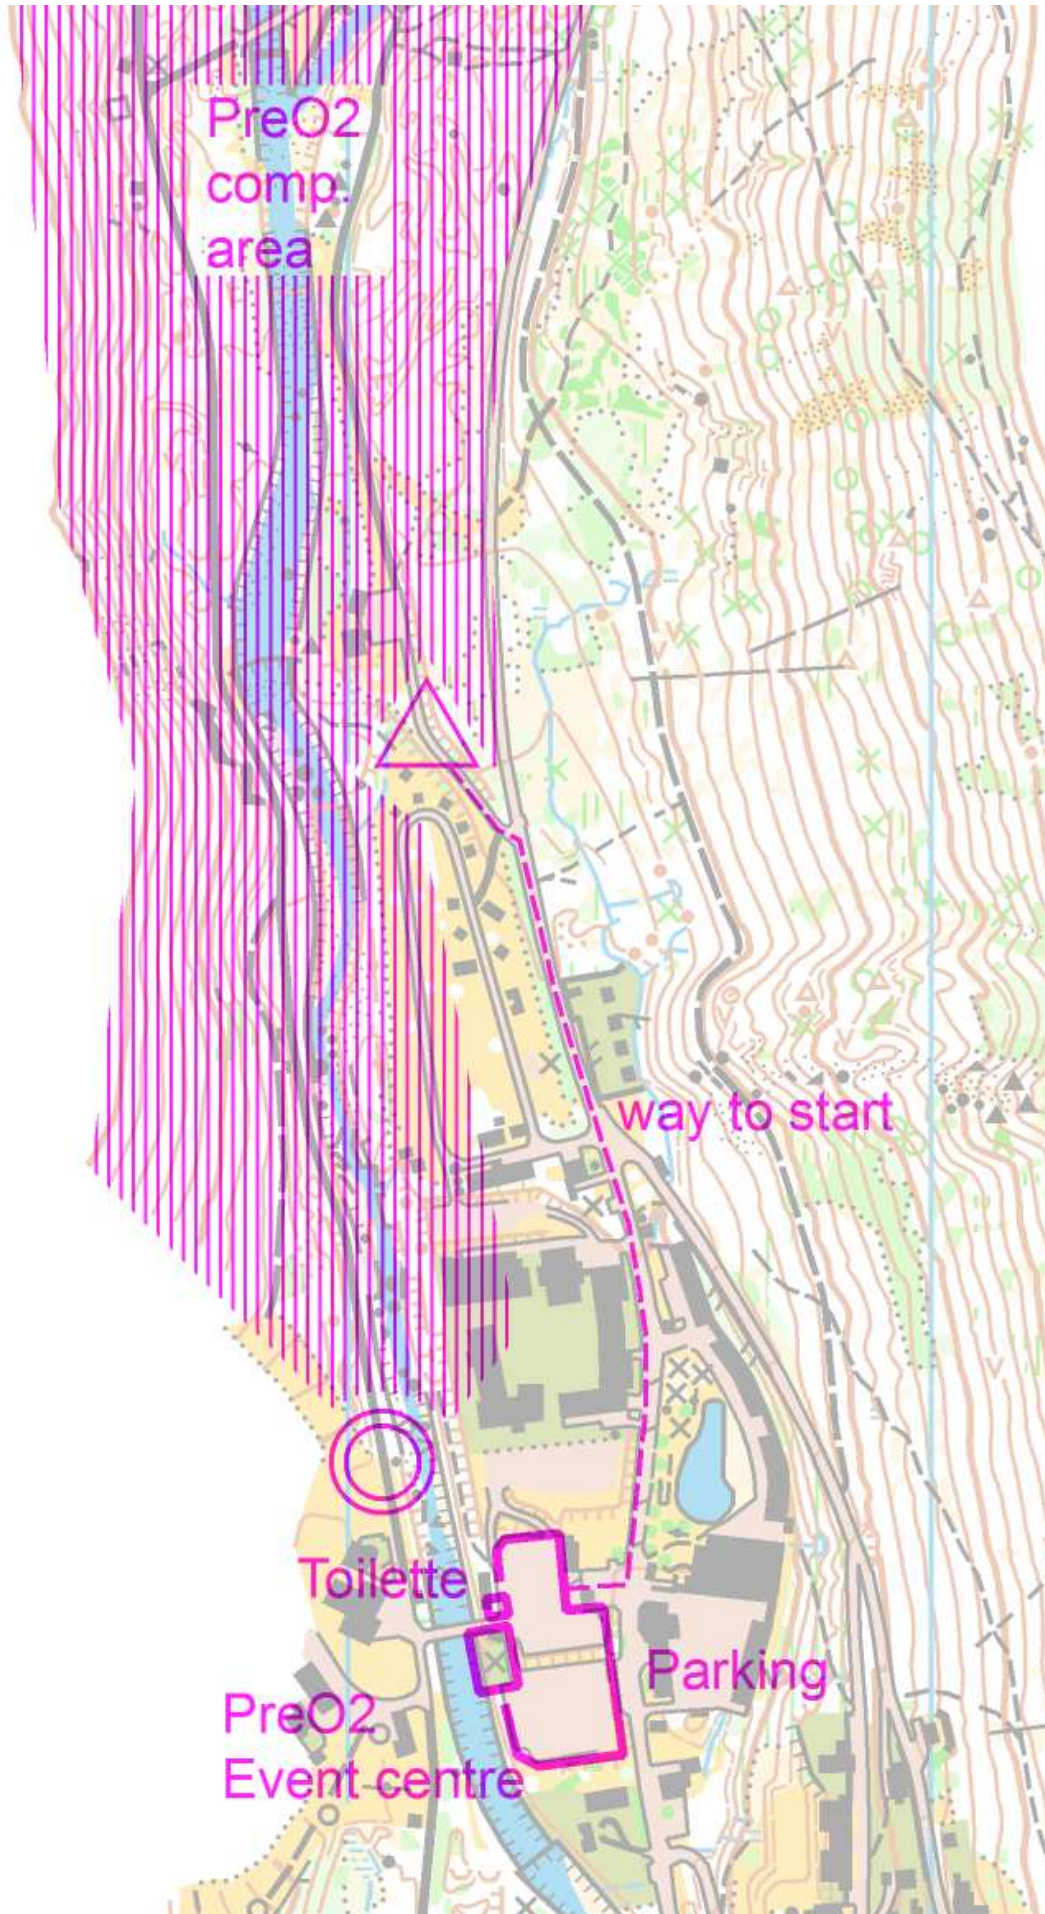

Situation plan PreO II