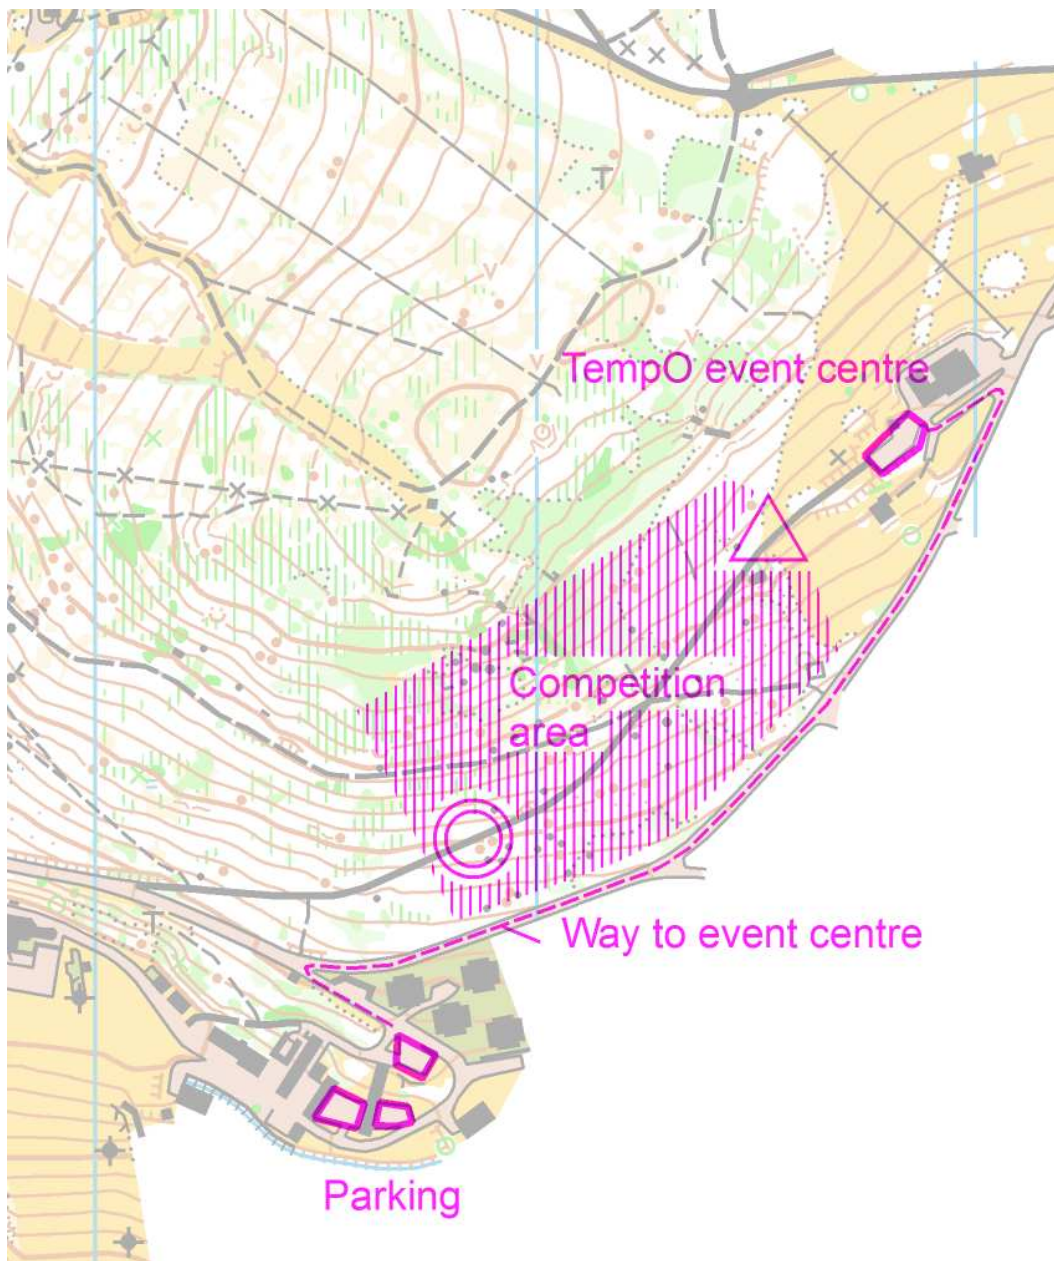

1. **Competition area:** All forrest around the event centre. Step inside is forbidden.
2. **Course:** 6 stations, 5 tasks, length 400 m. From the last station competitors return to the event centre the same way. Keep silent, don't disturb other competitors.
3. **Map:** 1:4000 (at first station 1:2000!), E 2.5m, 05/2021, ISSprOM19, author: Tomáš Leštínský
   The map is zoomed orienteering map 1:10000, for TrailO locally precised.
4. **Start 00:** 11:00
5. **Start list:** on the webpage of the competition.
6. **Results:** live at
   <http://www.o-adventure.cz/preor/results/LTP/2021-06-12E1>
7. **Pricegiving:** First three will be announced on Sunday in PreO 2 event centre.

Situation plan TempO