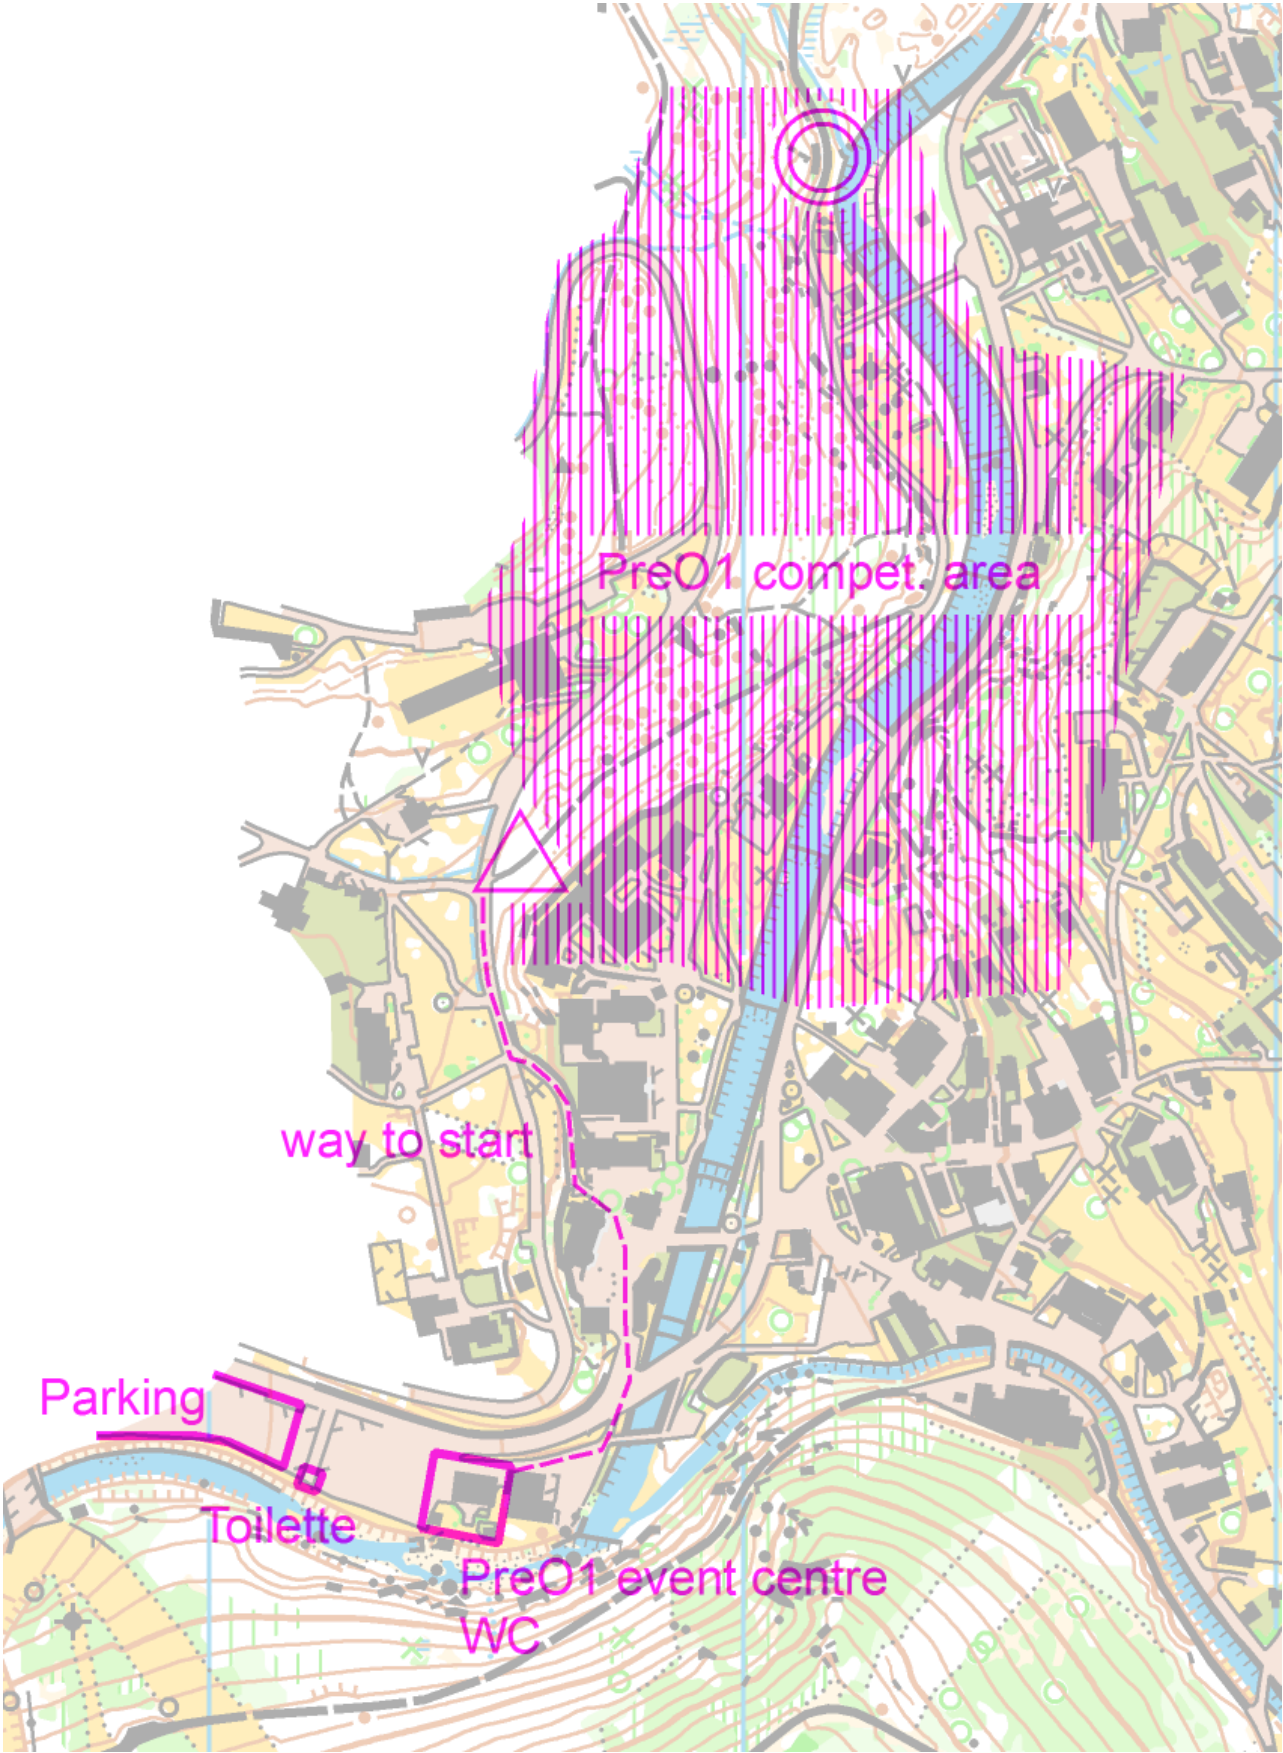

Situation plan PreO I